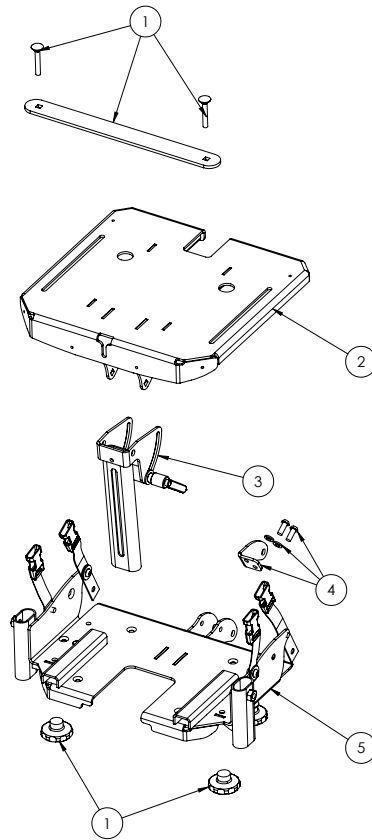

## Seatbase Parts (Size 1 & 2)

Pos.	Leckey Code	Description	Qty	Compatible with	
				Size 1	Size 2
1	151-8138	S1 seatbase clamp (Black)	1	✓	
1	151-8139	S1 seatbase clamp(White)	1	✓	
1	151-8238	S2 seatbase clamp (Black)	1		✓
1	151-8239	S2 seatbase clamp(White)	1		✓
2	151-8140	S1 sliding seatbase (Black)	1	✓	
2	151-8141	S1 sliding seatbase(White)	1	✓	
2	151-8240	S2 sliding seatbase (Black)	1		✓
2	151-8241	S2 sliding seatbase(White)			✓
2	151-8274	Extended S2 sliding seatbase (Black)	1		✓
2	151-8275	Extended S2 sliding seatbase(White)	1		✓
3	151-1831	S1 upper footplate stem	1	✓	
3	151-2831	S2 upper footplate stem	1		✓
4	151-1832	S1 basic chassis bracket(Black)	1	✓	
4	151-8142	S1 basic chassis bracket(White)	1	✓	
5	151-8143	S1 static seatbase (Black)	1	✓	
5	151-8144	S1 static seatbase(White)	1	✓	
5	151-8243	S2 static seatbase (Black)	1		✓
5	151-8244	S2 static seatbase (White)	2		✓