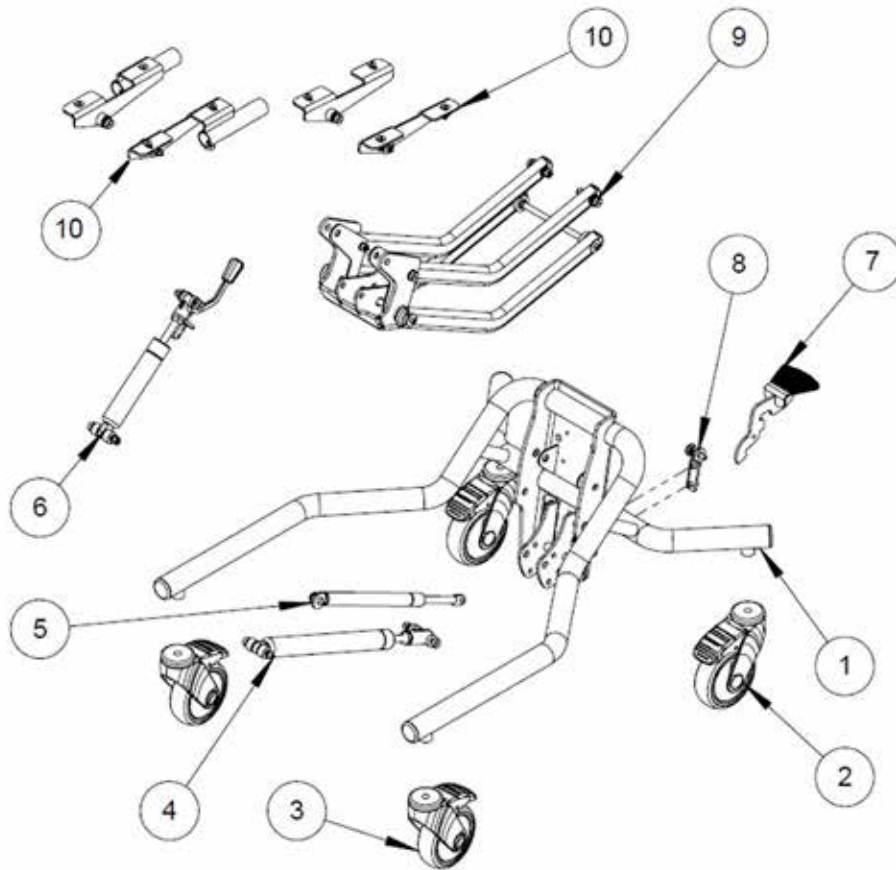

## Hi-low Chassis

Pos.	Leckey Code	Description	Qty	Compatible with	
				Size 1	Size 2
1	102-1693	Chassis Welded Assy Size 1&2 (Black)	1	✓	✓
1	151-8261	Chassis Welded Assy Size 1&2 (White)	1	✓	✓
2	IA13	Castor	2	✓	✓
3	IA60	Castor-Directional Lock	2	✓	✓
4	151-1806	1200N Liftomat Shock S1&S2 Assy	1	✓	✓
5	151-1807	S2 HILO Assisting 400N gas spring	1		✓
6	151-8262	500N Blocolift S1&S2 Assy (Black)	1	✓	✓
6	151-8263	500N Blocolift S1&S2 Assy (White)	1	✓	✓
7	151-1826	Short Foot Pedal	1	✓	✓
8	102-1761	Locking Pin Assy (Black)	1	✓	✓
8	151-8264	Locking Pin Assy (White)	1	✓	✓
9	151-1827	Lever Arm Assy (Black)	1	✓	✓
9	151-8265	Lever Arm Assy(White)	1	✓	✓
10	151-8159	Interface Brackets S1 (Black)	1	✓	✓
10	151-8160	Interface Brackets S1 (White)			
10	151-8259	Interface Brackets S2 (Black)	1	✓	✓
10	151-8260	Interface Brackets S2 (White)			