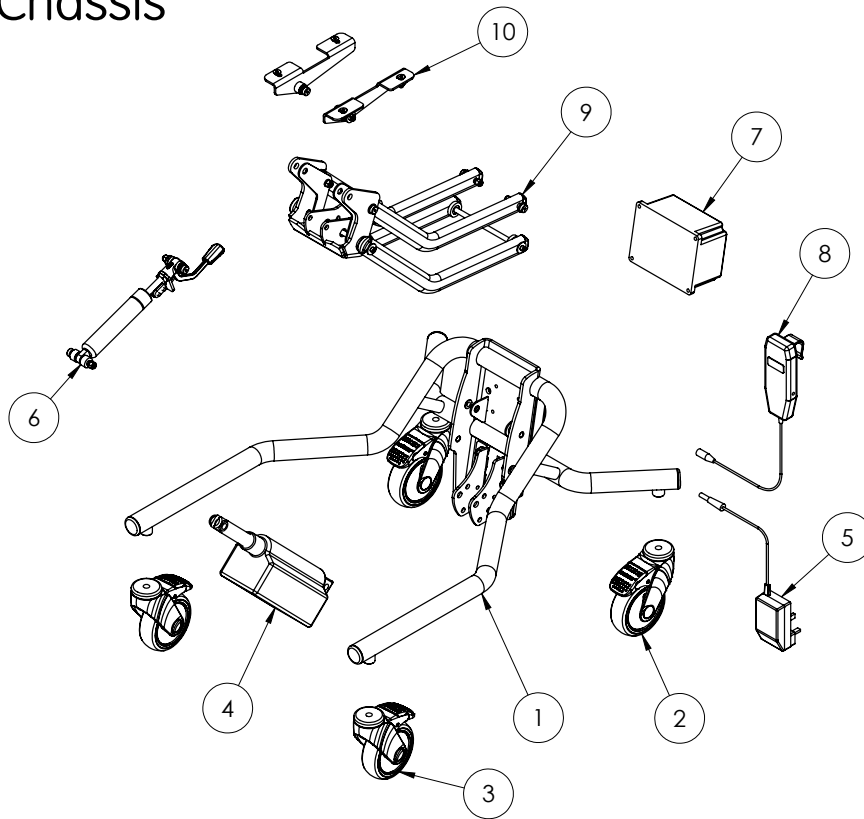

Powered Chassis

Pos.	Leckey Code	Description	Qty	Compatible with Size 2
1	102-1693	Chassis Welded Assy Size 1&2 (Black)	1	✓
1	151-8261	Chassis Welded Assy Size 1&2 (White)	1	✓
2	IA13	Castor	2	✓
3	IA60	Castor-Directional Lock	2	✓
4	151-1806	1200N Liftomat Shock S1&S2 Assy	1	✓
5	SI119	Charger UK	1	✓
5	SI118	Charger EUR	1	✓
5	SI120	Charger USA/JAPAN	1	✓
5	SI122	Charger Aus	1	✓
6	151-8262	500N Blocolift S1&S2 Assy (Black)	1	✓
6	151-8263	500N Blocolift S1&S2 Assy (White)	1	✓
7	SI64	Battery1	1	✓
8	SI67	Handset	1	✓
9	151-1827	Lever Arm Assy (Black)	1	✓
9	151-8265	Lever Arm Assy(White)	1	✓
10	151-8159	Interface Brackets S1 (Black)	1	✓
10	151-8160	Interface Brackets S1 (White)	1	✓
10	151-8259	Interface Brackets S2 (Black)	1	✓
10	151-8260	Interface Brackets S2 (White)	1	✓