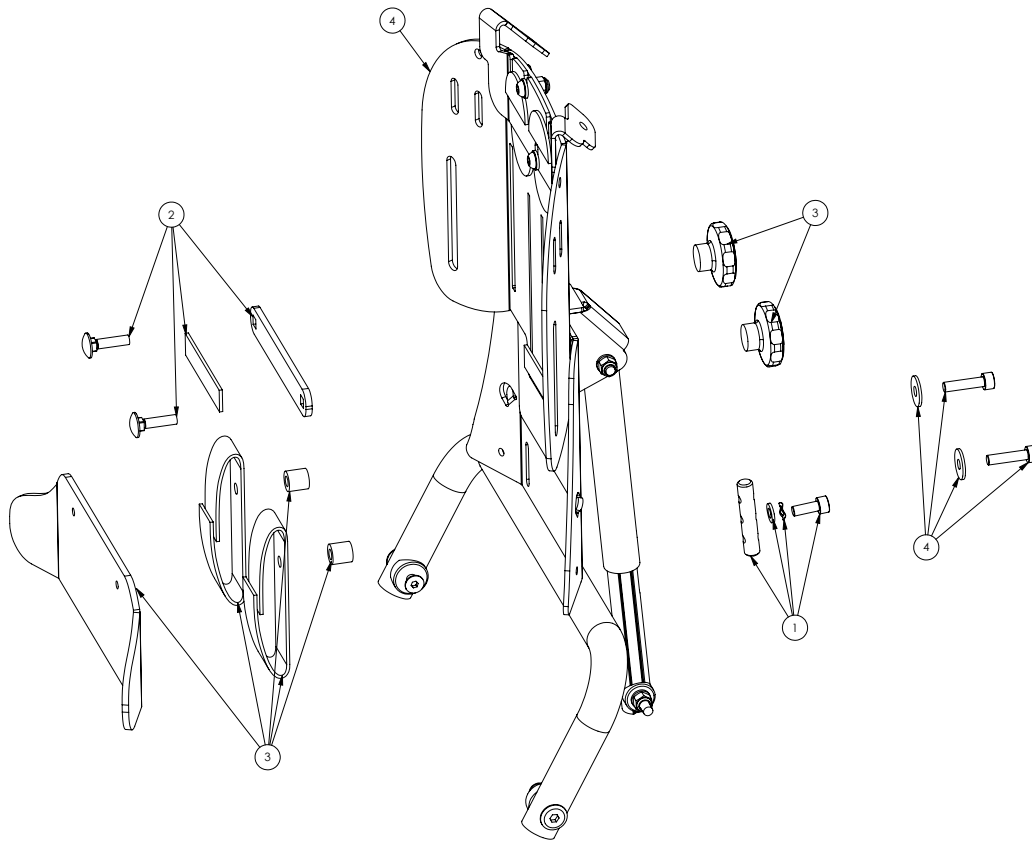

Backrest Parts

Pos.	Leckey Code	Description	Qty	Compatible with		
				Size 1	Size 2	Size 3
1	151-1803	Size 1&2 backrest adjustment kit	1	✓	✓	
1	151-3803	Size 3 backrest adjustment kit	1			✓
2	151-1804	Size 1&2 backrest clamp plate (Black)	1	✓	✓	
2	151-8148	Size 1&2 backrest clamp plate(White)	1	✓	✓	
2	151-3804	Size 3 backrest clamp plate (Black)	1			✓
2	151-8348	Size 3 backrest clamp plate(White)	1			✓
3	151-1824	Size 1&2 sacral (Black)	1	✓	✓	
3	151-8249	Size 1&2 sacral(White)	1	✓	✓	
3	151-3824	Size 3 sacral (Black)				
3	151-8349	Size 3 sacral(White)	1			✓
4	151-8150	Size 1 Backrest (Black)	1	✓		
4	151-8151	Size 1 Backrest(White)	1	✓		
4	151-8250	Size 2 Backrest (Black)	1		✓	
4	151-8251	Size 2 Backrest(White)	1		✓	
4	151-8350	Size 3 Backrest (Black)	1			✓
4	151-8351	Size 3 Backrest(White)	1			✓